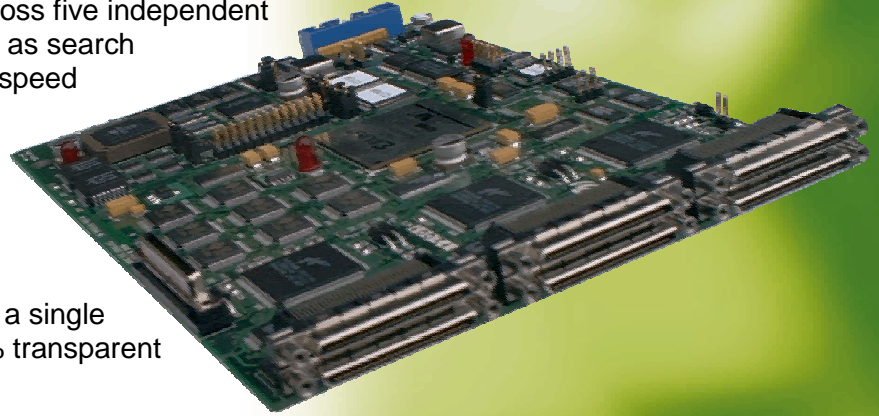

## 260 GB/Hour sustained backup SPEED!

**Increase Your Performance** – data is striped across five independent parallel array channels. Data transfer rate, as well as search speed, is increased by as much as four times the speed of a single tape drive.

**Robotics Support** – stripe or mirror within a single tape library or across multiple tape libraries.

**Data Reconstruction** – recreate data previously written to a failed drive or unreadable media.

**Mirroring** – simplify disaster recovery plans by writing the same data to up to five independent drives simultaneously.

**Pass-thru** – direct access of individual drives within the array.

**Serverless Tape Copy, Copy/Verify and Verify Only** – offline high speed media duplication including standalone tape drives and tape libraries. Create up to four copies simultaneously.

The array interface provides connection between the array controller and SCSI tape drives. Five independent parallel ULTRA LVD/SE Wide SCSI channels provide 40 MB/sec *sustained* data transfer rate for each array channel. Compatible with all SCSI tape drives including DDS, 8mm, AIT, DLT, SDLT, LTO and IBM 3480/3490/3590.